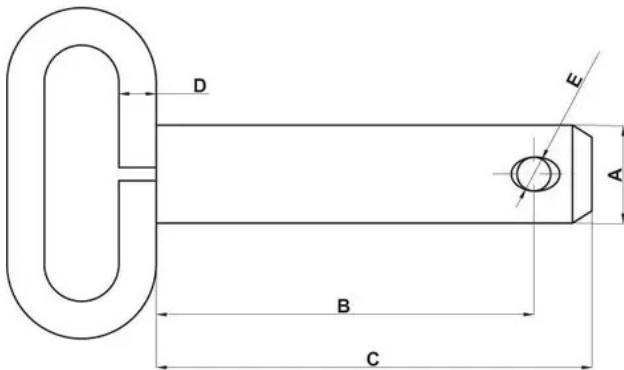

Tow Pins 1(in)

TP17

- **Material:** EN8D Steel
- **Overall Length:** 200mm

Measurement	Value (mm)
A (pin outside diameter)	25
B (distance from hole to head)	162
C (pin length)	175
E (Bore diameter)	7